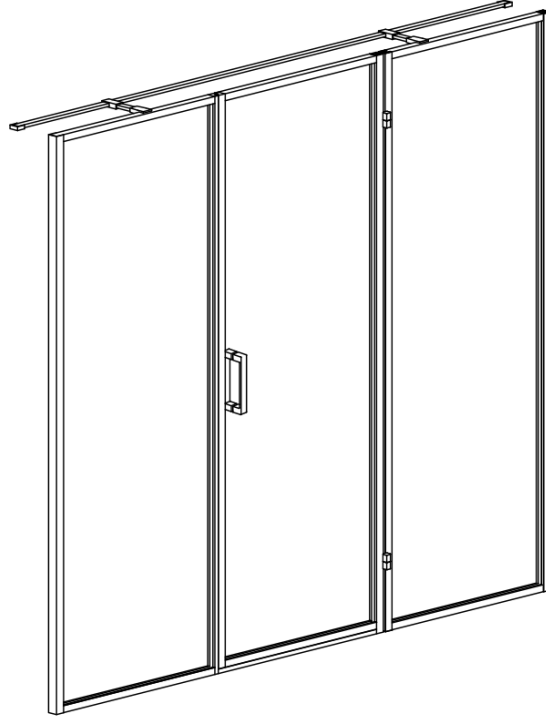

SHOWER CABIN
SHOWER CHANNELS
SHOWER TRAYS
BATHTUBS
BATHTUBS JACUZZIS

> BEVEL®
Shower And Cabin

0212 895 7080
0544 890 70 80

www.bevel.com.tr

info@bevel.com.tr

Anadolu Mahallesi Hoca Ahmet Yesevi Caddesi No:50/A İSTANBUL / ARNAVUTKÖY